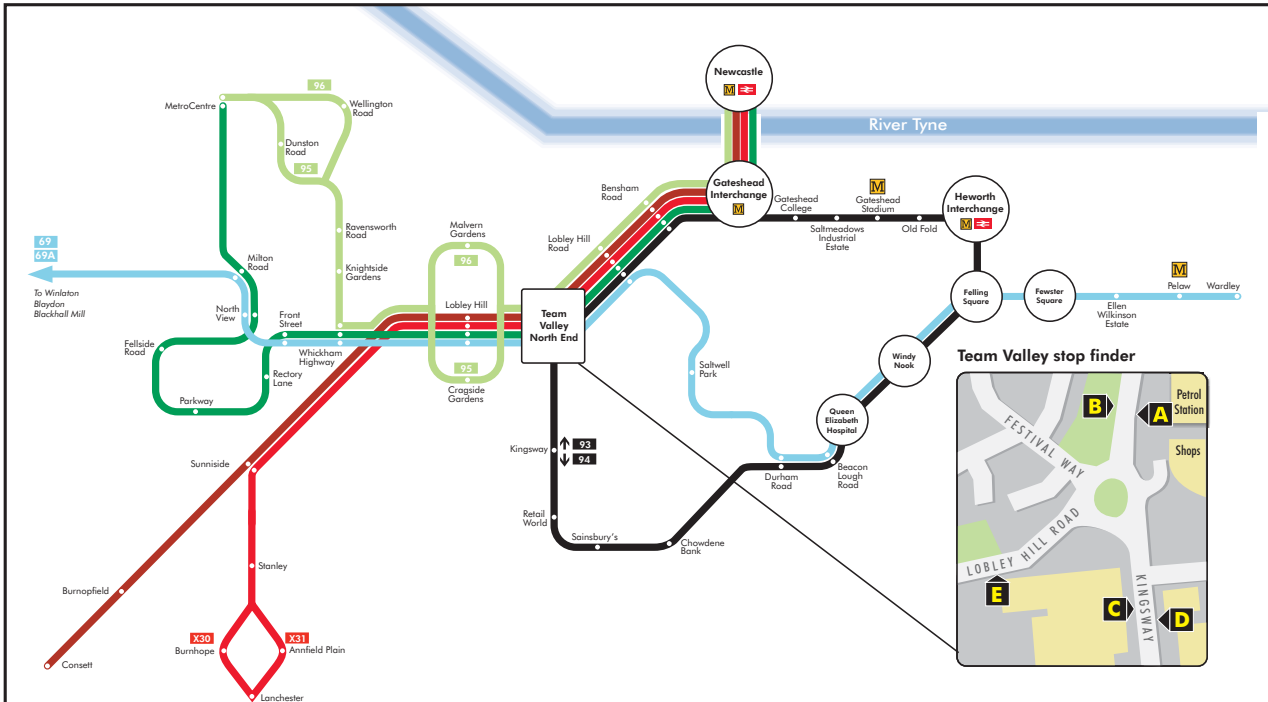

Team Valley Stop A

Displayed 6 September 2010, Stop No. 14006

Frequency guide		Mon - Sat Daytime	Mon - Sat Evening	Sunday Daytime	Sunday Evening	Mon - Sat Daytime	Mon - Sat Evening	Sunday Daytime	Sunday Evening	Mon - Sat Daytime	Mon - Sat Evening	Sunday Daytime	Sunday Evening
69		60 mins	60 mins	60 mins	60 mins	96		30 mins		X71		60 mins	
69A		60 mins				97		15 mins	30 mins	30 mins	30 mins	30 mins	
70			60 mins	60 mins	60 mins	X30		60 mins					
93/94		15 mins	30 mins	30 mins	30 mins	X31		60 mins					
95		30 mins				X70		60 mins					

The following services also operate from Team Valley North End at in-frequent times (please check timetable for details).
43B 77A 91 91A 92
930 933 937 939 941

Destination	Services	Stop
Annfield Plain	X31	A
Blackhall Mill	69A	A E
Blaydon	69 - 69A	A E
	930	C
Burnhope	X30	A
Burnopfield	X70 - X71	A
	43B - 70	A E
Consett	X70 - X71	A
	70	A E
Dunston	43B - 95 - 96 - N97	A E
	930	B
Felling	69 - 69A	B
	94	A D
Gateshead	70 - 93 - 95 - 96 - 97 - X30 - X31 - X70 - X71	B
	93	C
Gateshead Stadium	94	A D
Heworth	94	A D
	940	D
Lanchester	X30 - X31	A
Leam Lane Estate	69 - 69A	B
	92	D
Lobley Hill	X30 - X31 - X70 - X71	A
	43B - 69 - 69A - 70 - 95 - 97 - N97	A E
	933	C E

Destination	Services	Stop
Low Fell	94	A D
	69 - 69A	B
Metrocentre	95 - 96 - 97	A E
	77A	B C
	941	B
Newcastle	43B - 70 - 91A - 97 - X30 - X31 - X70 - X71	B
	91	B C
	91A	C
	941	C E
Pelaw	69 - 69A	B
	940	D
Queen Elizabeth Hospital	69 - 69A	B
	94	A D
Stanley	X30 - X31	A
	43B	A E
Sunnyside	X30 - X31 - X70 - X71	A
	933	C E
	43B - 70	A E
Team Valley South End	94	A D
	91 - 92 - 933 - 937 - 939 - 941	D
Wardley	69 - 69A	B
Whickham	43B - 69 - 69A - 97 - N97	A E
	933	C E
Winlaton	69	A E
	930	C